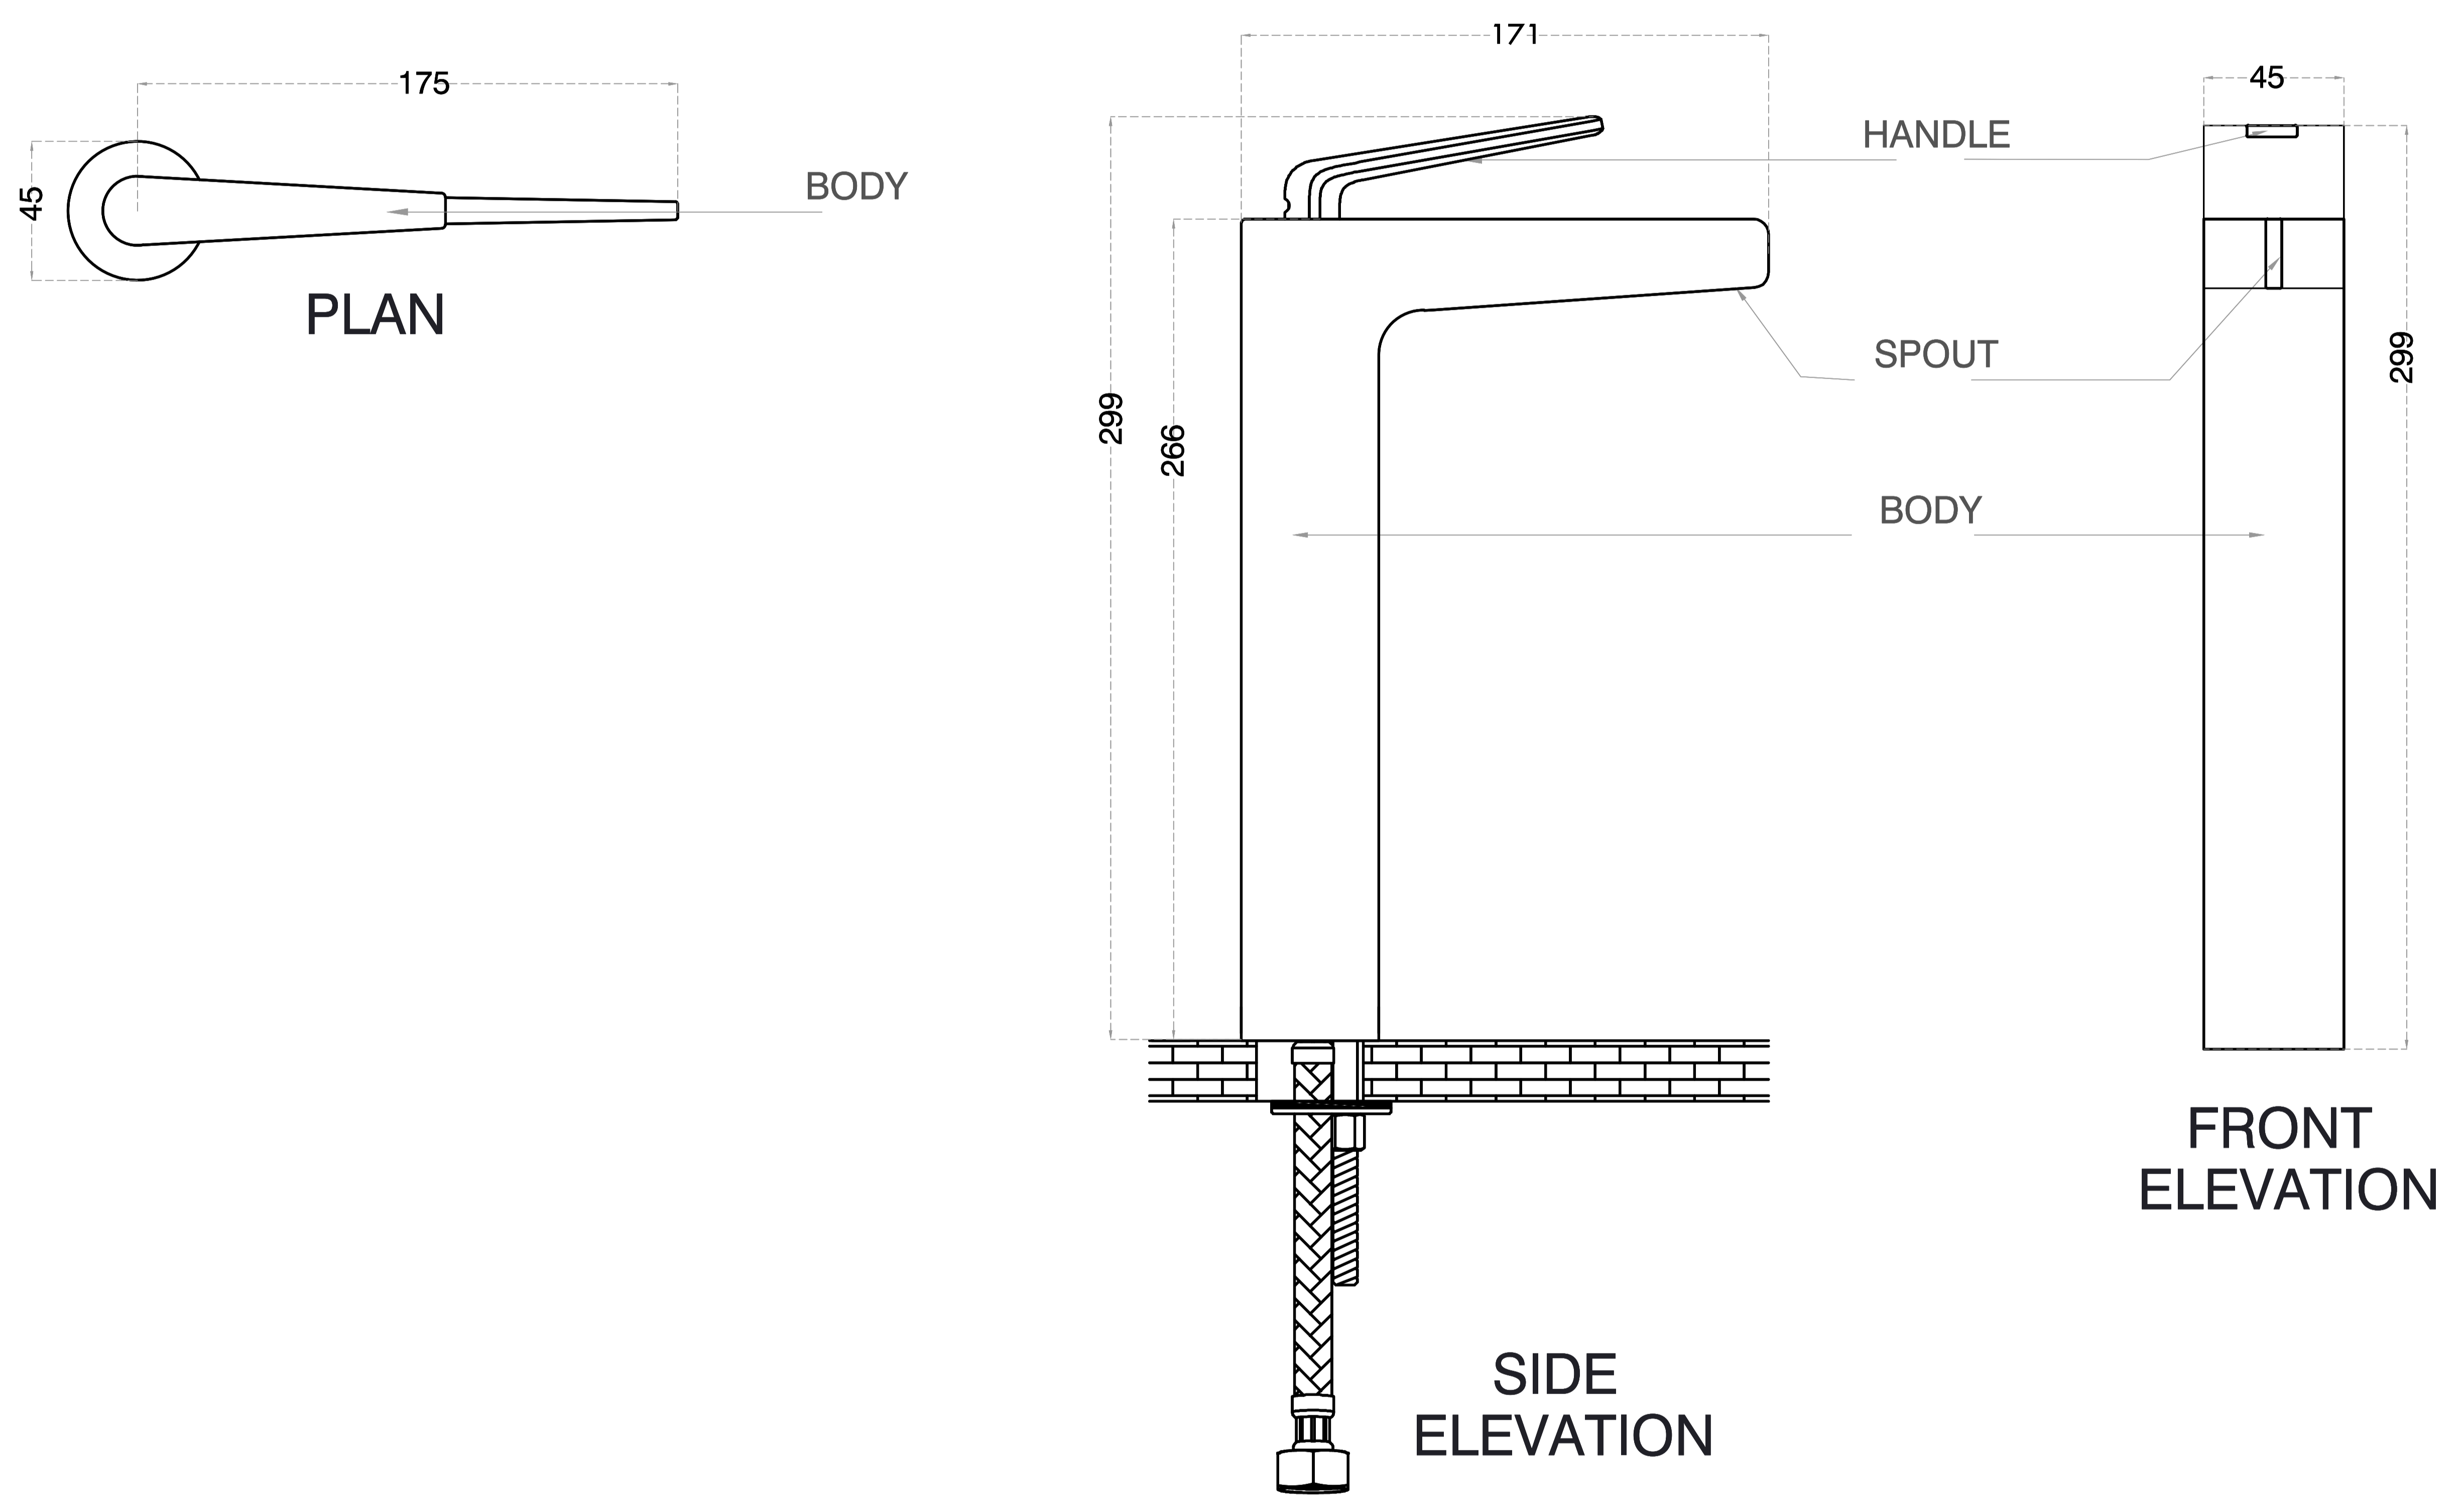

# Basin Mixer – Tall Body

Product Code : 2086

## Technical Drawing

All dimension are in **mm**